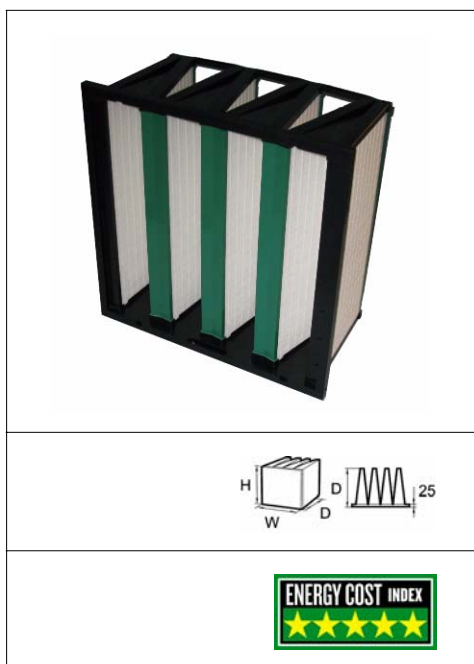

Rigid Filters

Durafil® ES

Advantages

- Longest lasting high efficiency filter
- Lowest Life-Cycle Cost (LCC) filter available
- Fine fiber ensures that filter will maintain its efficiency throughout its life in the system

Description: High capacity, high efficiency, V-style air filter in an all plastic enclosing frame.
Typical applications: Built-up filter banks, rooftops, split systems, free-standing units, package systems and air handlers.
Efficiency: MERV 11, MERV 13, MERV 14, MERV 16 and MERV-A of 11, 13, 14 and 16 respectively.
Media: Microfine glass media in a minipleat design formed into multiple V-bank media packs.
Recommended final pressure drop: 1.50" w.g. when operated at 500 fpm. System design may dictate alternative changeout point.
Temperature: Maximum continuous operating temperature of 175° F (79° C).
Ratings: ECI value of five stars, UL Class 2.

See Product Sheet 1515 for more details.

Part Number	Model Number	MERV & MERV-A	Nominal Size (H x W x D inches)	Actual Size (H x W x D inches)	Rated Airflow (cfm)	Initial Resistance (inches w.g.)	Media Area (sq. ft.)
855080-014	DU4V-ES-2424-MV16	MERV 16	24 x 24 x 12	23.38 x 23.38 x 11.50	2000	0.60	200
855080-030	DU4V-ES-2024-MV16	MERV 16	20 x 24 x 12	19.38 x 23.38 x 11.50	1500	0.60	160
855080-021	DU4V-ES-1224-MV16	MERV 16	12 x 24 x 12	11.38 x 23.38 x 11.50	1000	0.60	100
855080-188	DU4V-ES-2020-MV16	MERV 16	20 x 20 x 12	19.38 x 19.38 x 11.50	1250	0.80	125
855080-009	DU4V-ES-2424-MV14	MERV 14	24 x 24 x 12	23.38 x 23.38 x 11.50	2000	0.31	200
855080-006	DU4V-ES-2024-MV14	MERV 14	20 x 24 x 12	19.38 x 23.38 x 11.50	1500	0.31	160
855080-003	DU4V-ES-1224-MV14	MERV 14	12 x 24 x 12	11.38 x 23.38 x 11.50	1000	0.31	100
855080-065	DU4V-ES-2020-MV14	MERV 14	20 x 20 x 12	19.38 x 19.38 x 11.50	1250	0.37	125
855080-008	DU4V-ES-2424-MV13	MERV 13	24 x 24 x 12	23.38 x 23.38 x 11.50	2000	0.27	200
855080-005	DU4V-ES-2024-MV13	MERV 13	20 x 24 x 12	19.38 x 23.38 x 11.50	1500	0.27	160
855080-002	DU4V-ES-1224-MV13	MERV 13	12 x 24 x 12	11.38 x 23.38 x 11.50	1000	0.27	100
855080-066	DU4V-ES-2020-MV13	MERV 13	20 x 20 x 12	19.38 x 19.38 x 11.50	1250	0.33	125
855080-007	DU4V-ES-2424-MV11	MERV 11	24 x 24 x 12	23.38 x 23.38 x 11.50	2000	0.21	200
855080-004	DU4V-ES-2024-MV11	MERV 11	20 x 24 x 12	19.38 x 23.38 x 11.50	1500	0.21	160
855080-001	DU4V-ES-1224-MV11	MERV 11	12 x 24 x 12	11.38 x 23.38 x 11.50	1000	0.21	100
855080-063	DU4V-ES-2020-MV11	MERV 11	20 x 20 x 12	19.38 x 19.38 x 11.50	1250	0.27	125

As part of our program for continuous improvement, Camfil Farr reserves the right to change specifications without notice.